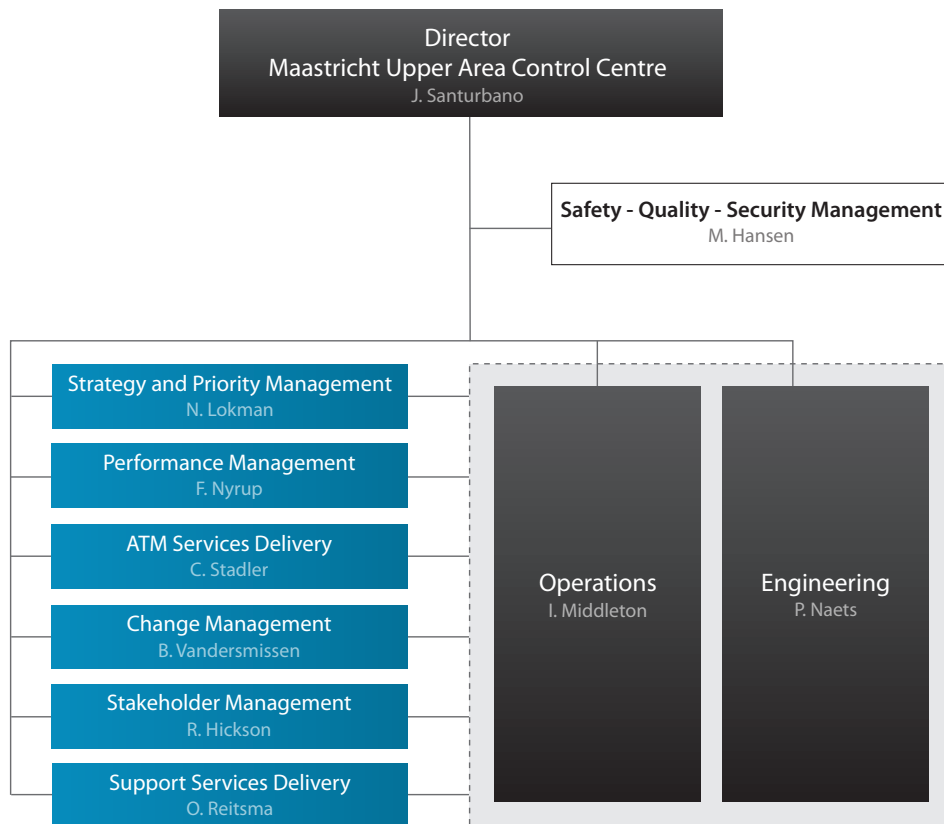

# Directorate Air Traffic Management

---

# Directorate Pan-European Single Sky

---

*\*Acting as PRB*

# Maastricht Upper Area Control Centre

---