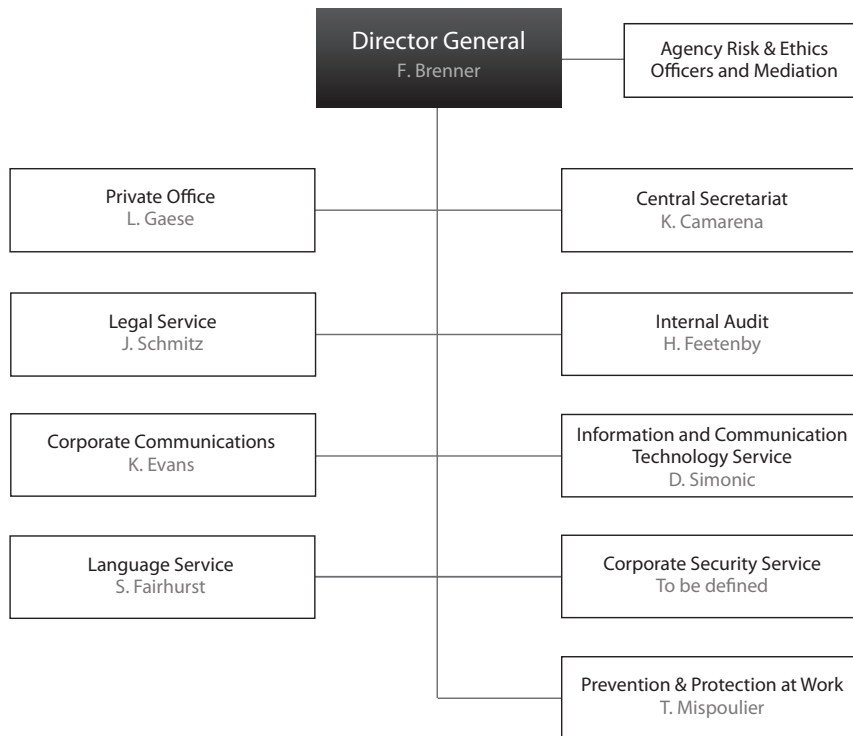

Office of the Director General