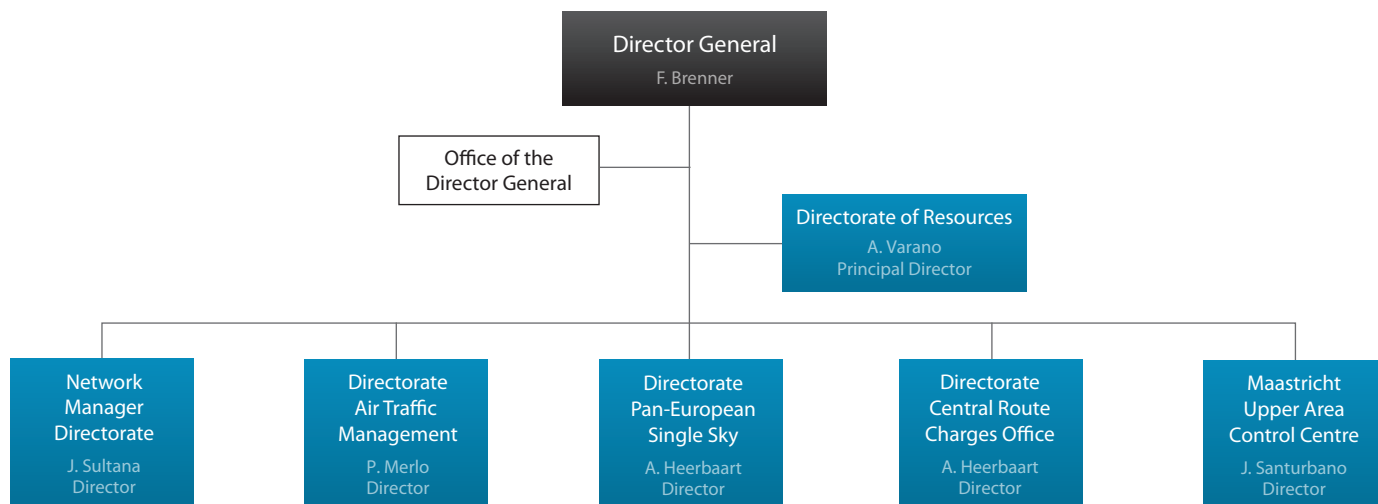

Table of contents

EUROCONTROL Agency Structure	4
Office of the Director General	5
Directorate of Resources	6
Network Manager Directorate	7
Directorate Air Traffic Management	8
Directorate Pan-European Single Sky	9
Directorate Central Route Charges Office	10
Maastricht Upper Area Control Centre	11

EUROCONTROL Agency Structure