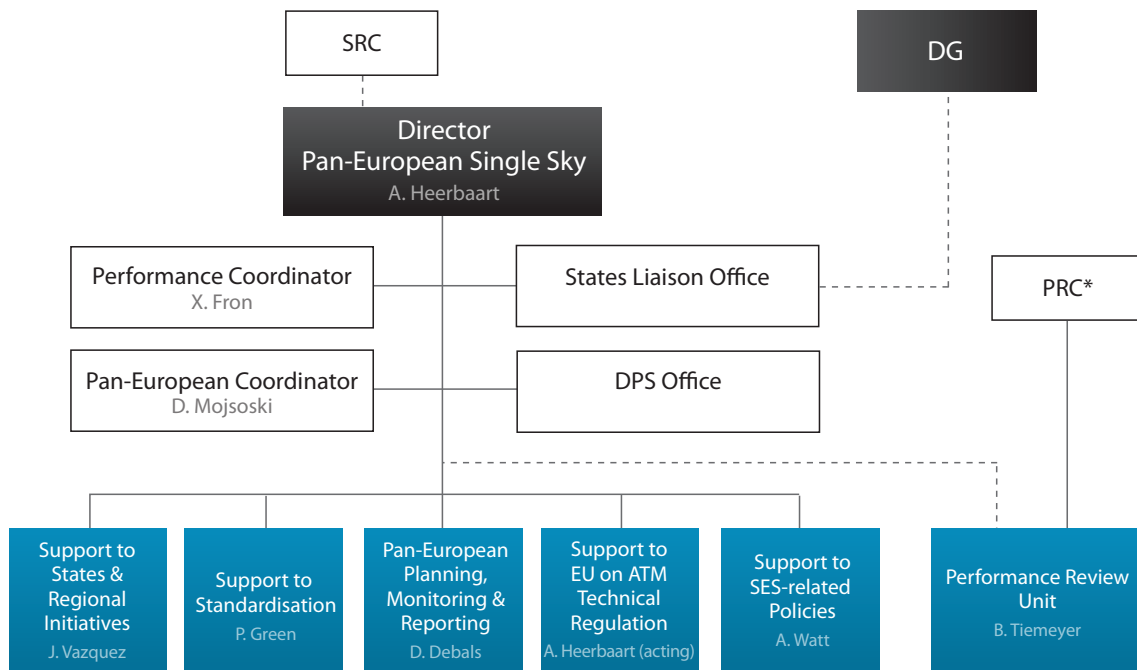

# Network Manager Directorate

# Directorate Air Traffic Management

---

# Directorate Pan-European Single Sky

---

*\*Acting as PRB*

# Maastricht Upper Area Control Centre

---