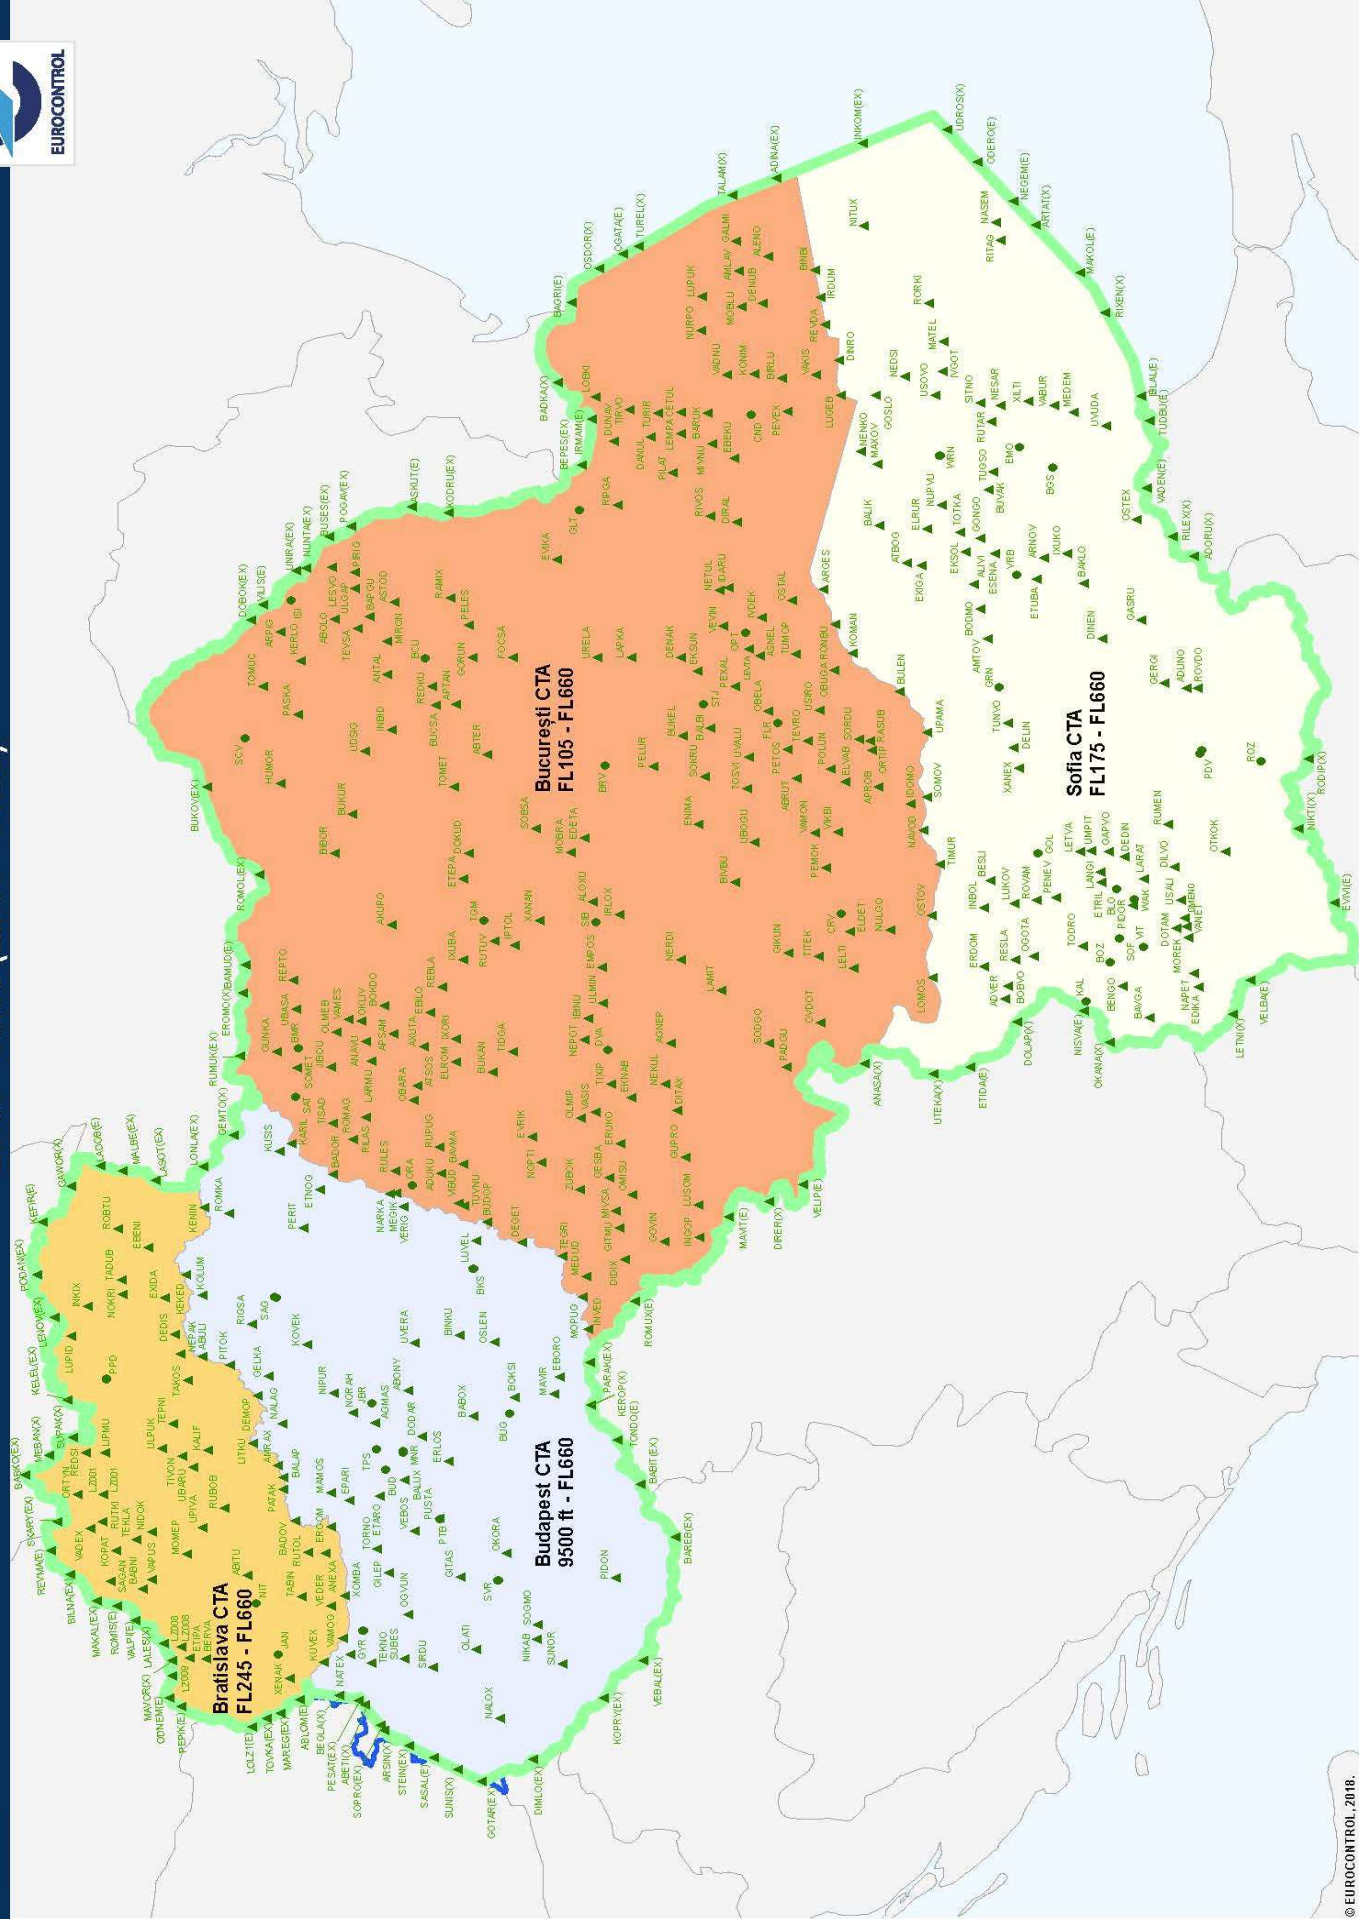

# South East Europe Night FRA (SEEN FRA)

# South East Europe H24 FRA (SEE FRA)

Andreea STRAT- ROMATSA

Network Manager  
nominated by  
the European Commission

SEEN FRA  
23:00 - 05:00 (22:00 - 04:00)

As members of FAB CE

## SEEN FRA expansion

- SEEN FRA ConOps does not change (ex.: min 1 FRA significant point/FIR rule remains unchanged, but will be reviewed for clarity in the context of the expansion, class C airspace)
- Further step in optimizing flight operations in a large volume of airspace expanding towards Bratislava CTA
- Operational, environmental and cost benefits.

# SEEN FRA Expansion / SEE FRA

Dates	Time	BGR	HUN	ROU	SVK
FEB 2018 - 23 MAY 2018	05:00 - 23:00 (04:00 - 22:00)	FRAS	HUFRA	-	DCT H24
	23:00 - 05:00 (22:00 - 04:00)	SEEN FRA			
24 MAY 2018 - 11 OCT 2018	05:00 - 23:00 (04:00 - 22:00)	-	HUFRA	-	DCT H24
	23:00 - 05:00 (22:00 - 04:00)	SEEN FRA			
11 OCT 2018 - 5 DEC 2018	05:00 - 23:00 (04:00 - 22:00)	FRAS	HUFRA	-	DCT H24
	23:00 - 05:00 (22:00 - 04:00)	SEEN FRA			
6 DEC 2018 - 27 MAR 2019	05:00 - 23:00 (04:00 - 22:00)	FRAS	HUFRA	-	DCT
	23:00 - 05:00 (22:00 - 04:00)	SEEN FRA			
28 MAR 2019 - 22 MAY 2019	05:00 - 23:00 (04:00 - 22:00)	FRAS	HUFRA	-	BRAFRA
	23:00 - 05:00 (22:00 - 04:00)	SEEN FRA			
23 MAY 2019 - 6 NOV 2019	05:00 - 23:00 (04:00 - 22:00)	FRAS	HUFRA	-	BRAFRA
	23:00 - 05:00 (22:00 - 04:00)	SEEN FRA			
7 NOV 2019 and beyond	05:00 - 23:00 (04:00 - 22:00)	SEE FRA			BRAFRA
	23:00 - 05:00 (22:00 - 04:00)	SEEN FRA			